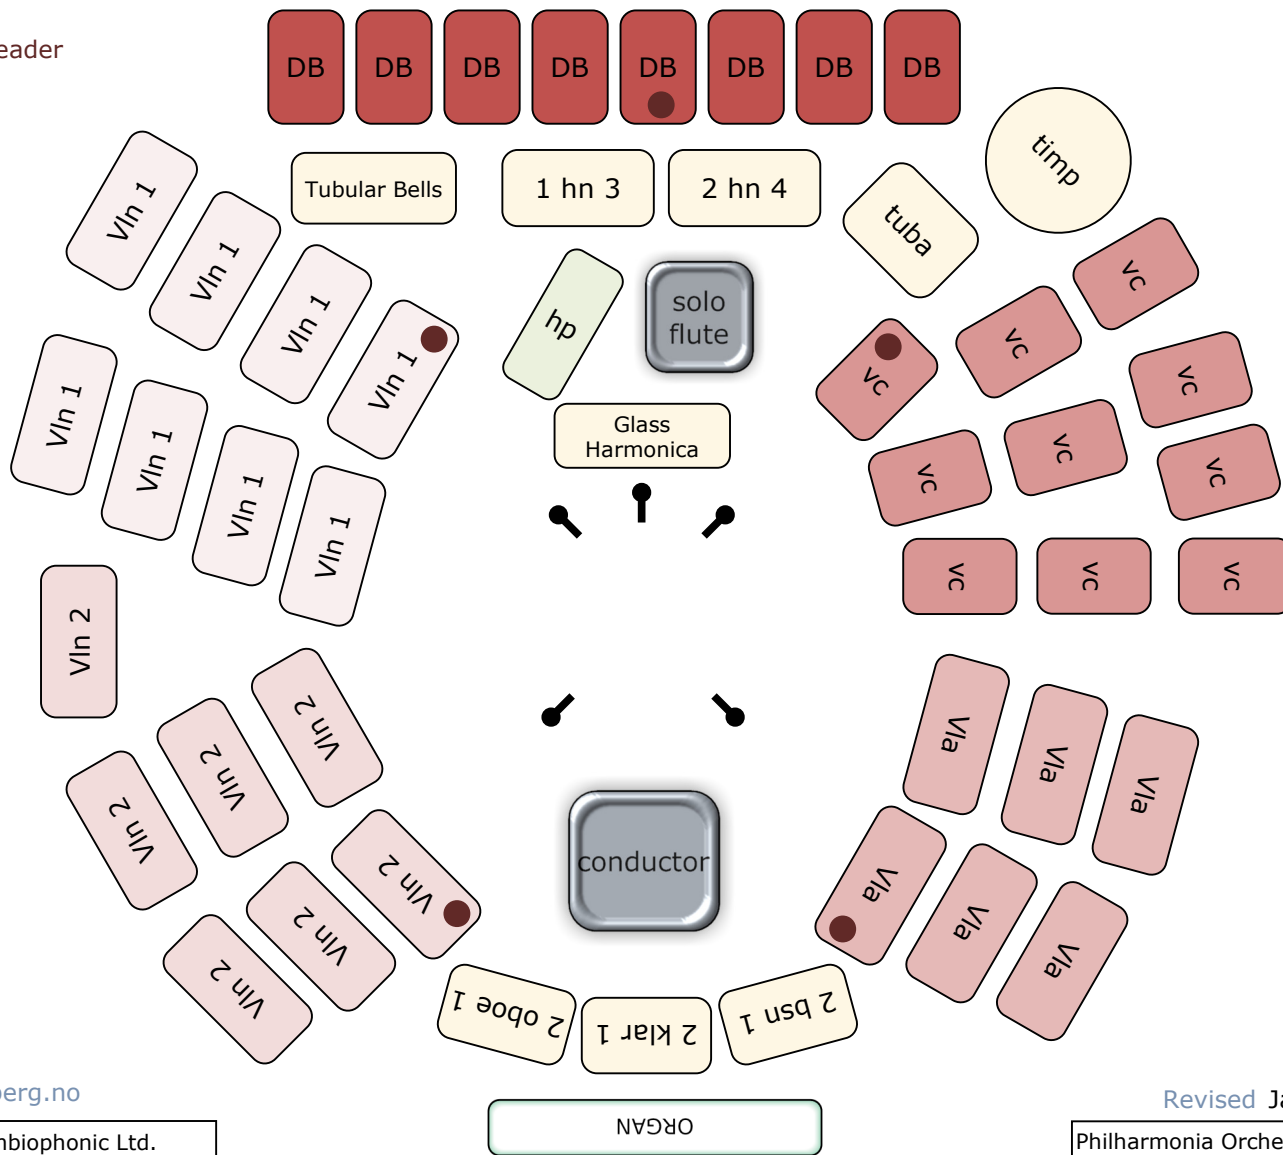

● = Section leader

www.lindberg.no

Revised January 15th 2008

Customer	Symbiophonic Ltd.
Venue	Watford Colosseum
Recording date	19.-20. January 2008
20©07	Lindberg Lyd AS, Oslo

Philharmonia Orchestra	performer
Vladimir Ashkenazy	conductor
Fred Jonny Berg	composer
Flute Concert op. 70	repertoire

Flute Concerto