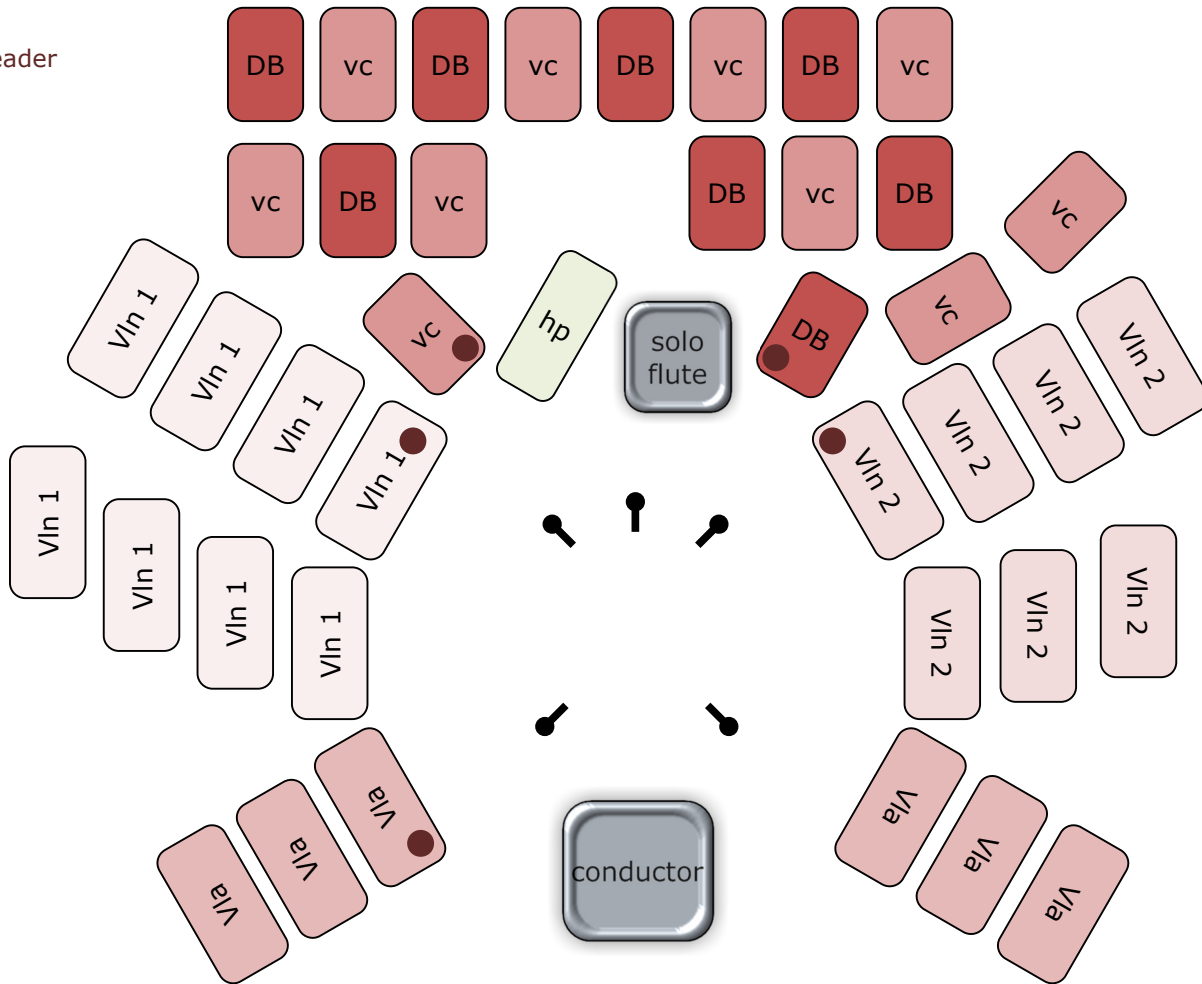

● = Section leader

Customer	Symbiophonic Ltd.
Venue	Watford Colosseum
Recording date	19.-20. January 2008
20©07	Lindberg Lyd AS, Oslo

Philharmonia Orchestra	performer
Vladimir Ashkenazy	conductor
Fred Jonny Berg	composer
Flute Mystery op. 66 b	repertoire

Flute Mystery