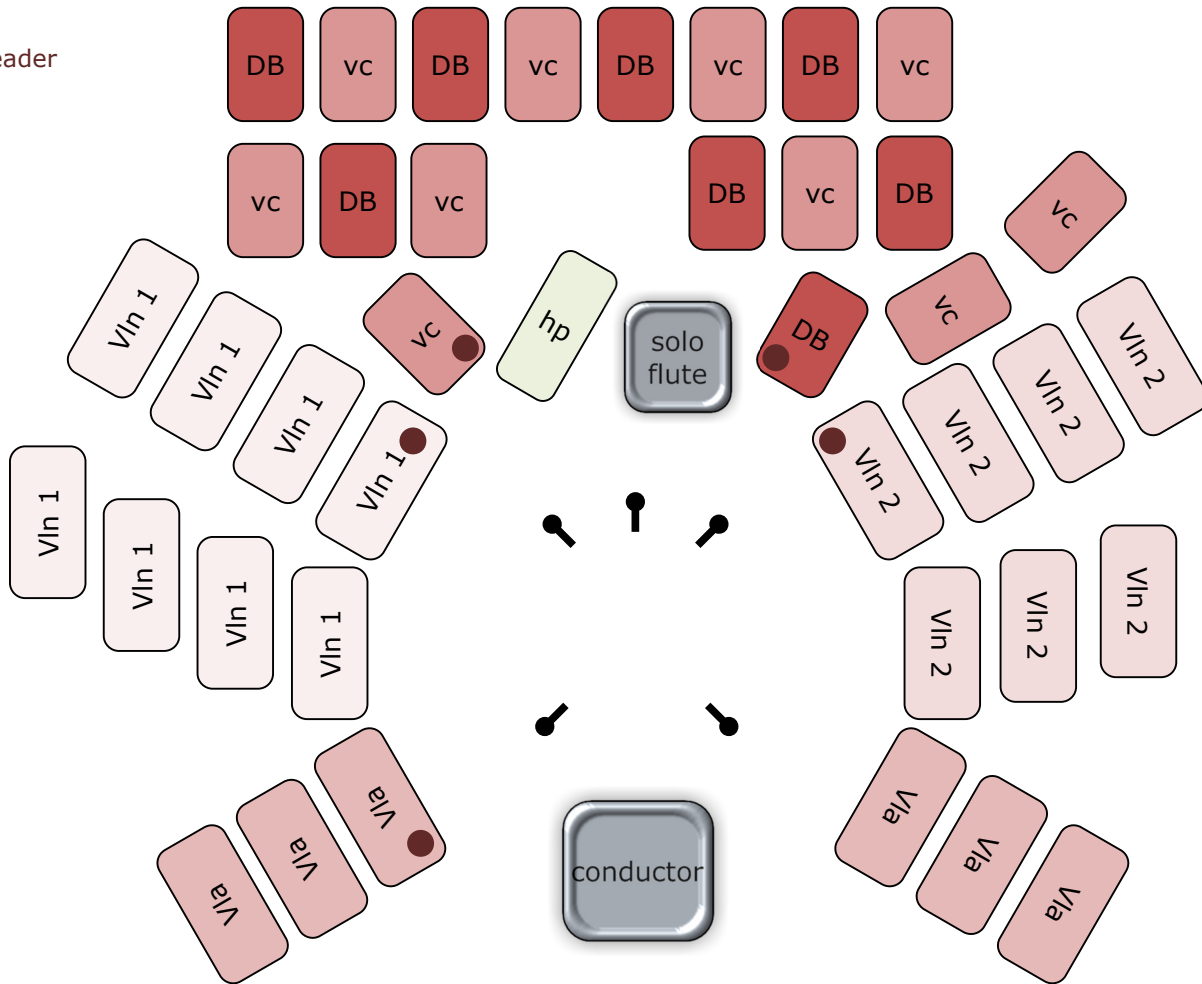

● = Section leader

www.lindberg.no

Revised January 15th 2008

Customer	Symbiophonic Ltd.
Venue	Watford Colosseum
Recording date	19.-20. January 2008
20©07	Lindberg Lyd AS, Oslo

Philharmonia Orchestra	performer
Vladimir Ashkenazy	conductor
<b>Fred Jonny Berg</b>	composer
<b>Flute Mystery op. 66 b</b>	repertoire

# Flute Mystery