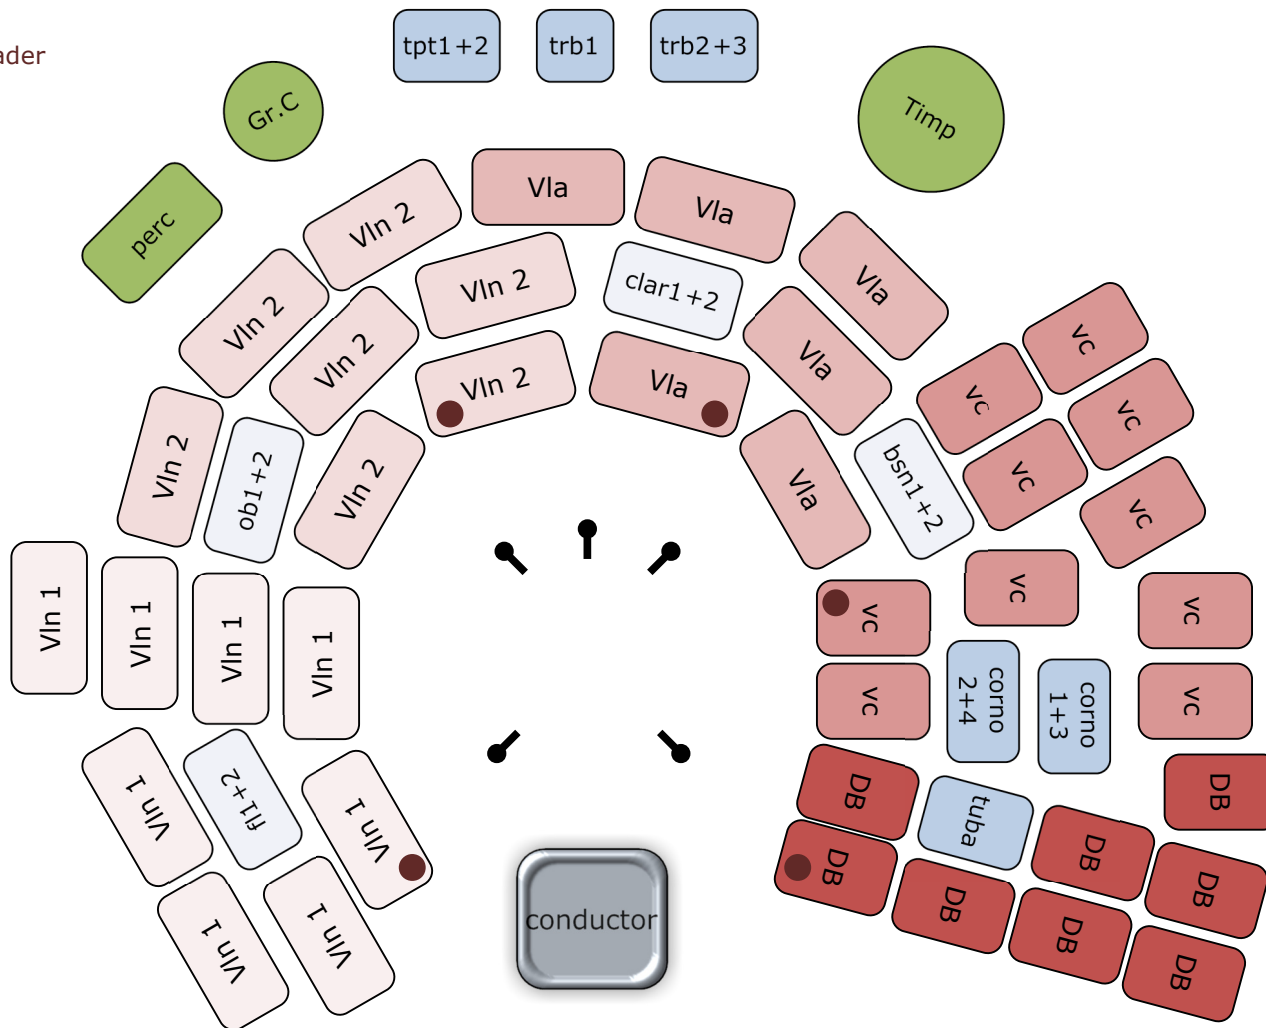

● = Section leader

www.lindberg.no

Revised January 15th 2008

Customer	Symbiophonic Ltd.
Venue	Watford Colosseum
Recording date	19.-20. January 2008
20©07	Lindberg Lyd AS, Oslo

Philharmonia Orchestra	performer
Vladimir Ashkenazy	conductor
Fred Jonny Berg	composer
Montagna op. 58 b	repertoire

Vicino alla Montagna