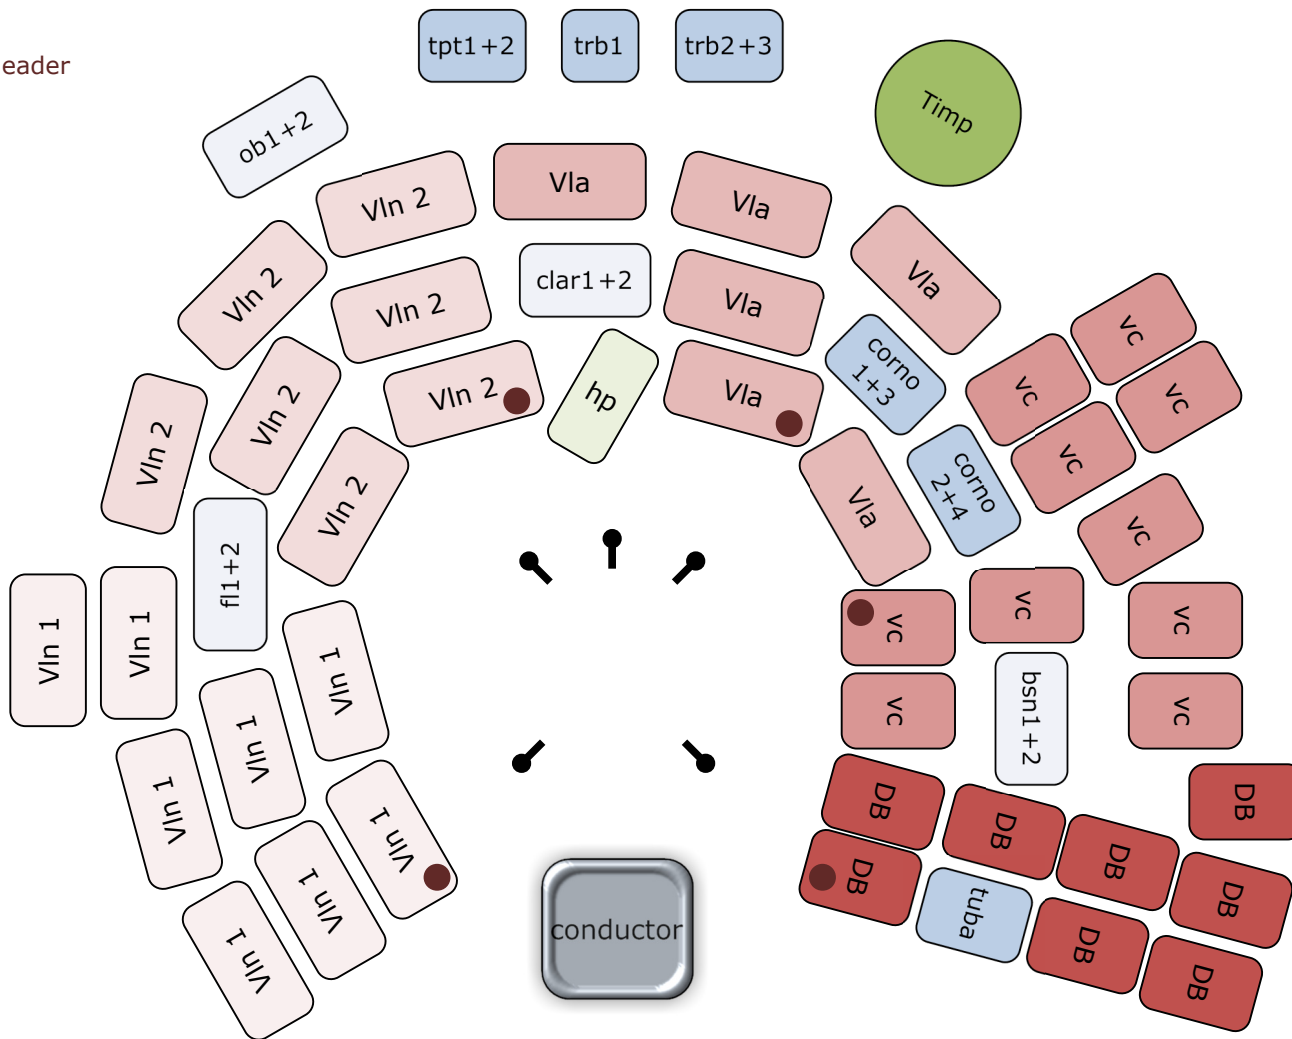

● = Section leader

www.lindberg.no

Revised January 15th 2008

Customer	Symphonic Ltd.
Venue	Watford Colosseum
Recording date	19.-20. January 2008
20©07	Lindberg Lyd AS, Oslo

Philharmonia Orchestra	performer
Vladimir Ashkenazy	conductor
Fred Jonny Berg	composer
Pastorale op. 32 #1	repertoire

Pastorale