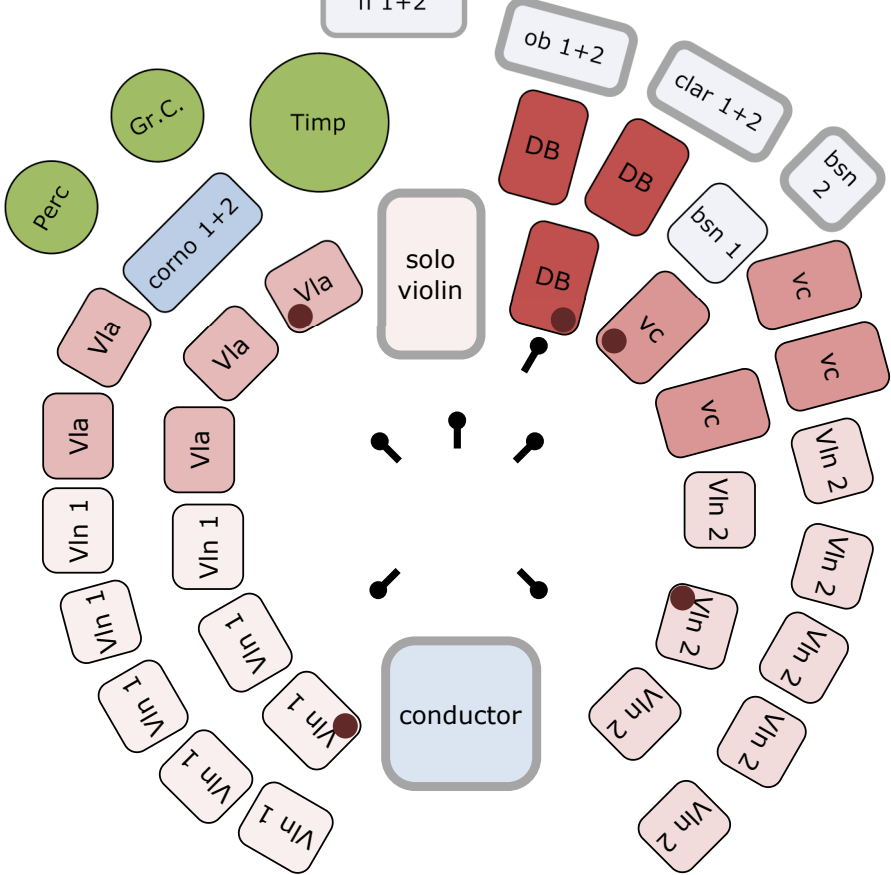

7.1 surround
@ 352.8kHz

tpt 2+1

trb 1+2

trb 3

fl 1+2

=40 cm raiser

● = Group leaders

Customer	2L
Venue	Jar church, Oslo
Recording	June 15-19, 2009
20©09	Lindberg Lyd AS

Annar Follesø / KORK	performer
Ole Kristian Ruud	conductor
Ole Bull	composer
Violin Concertos	repertoire