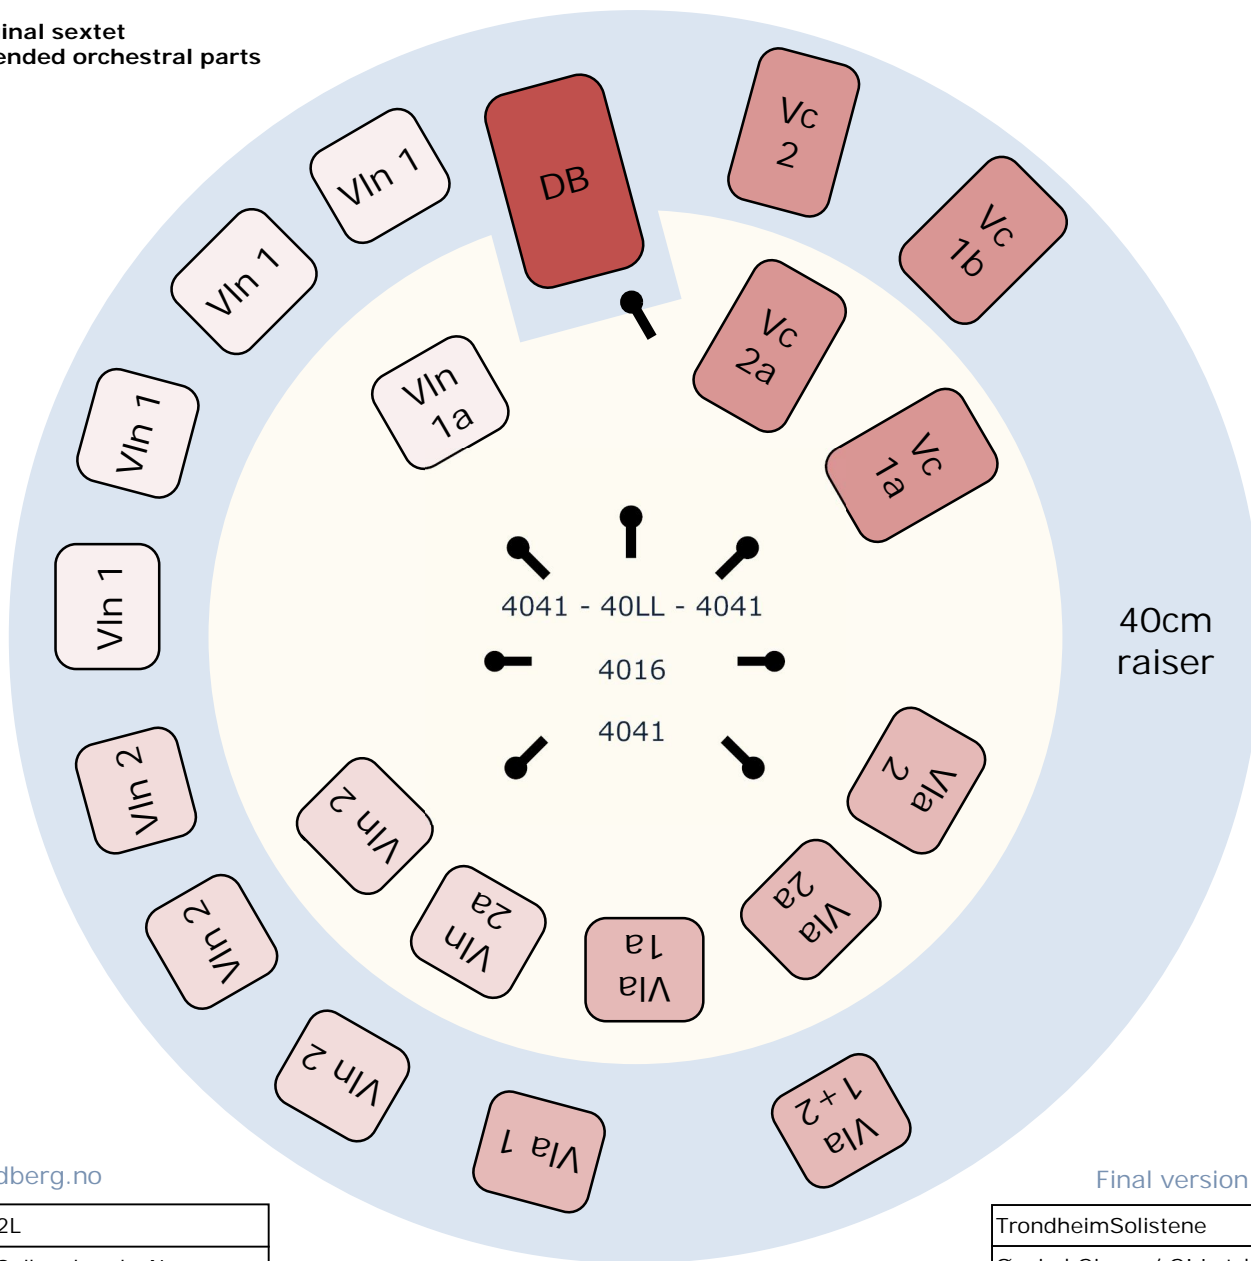

Inner circle: original sextet  
 Outer circle: extended orchestral parts

 www.lindberg.no

Final version October 12, 2011

Customer	2L
Venue	Selbu church, Norway
Recording	2011, October 12-15
20©11	Lindberg Lyd AS

5.1 + 7.1 + 9.1 surround  
 DXD 352.8kHz / 24bit

TrondheimSolistene	performer
Øyvind Gimse / GI Lotsberg	leader
<b>Piotr Tchaikovsky</b>	composer
<b>Souvenir de Florence, Op 70</b>	repertoire