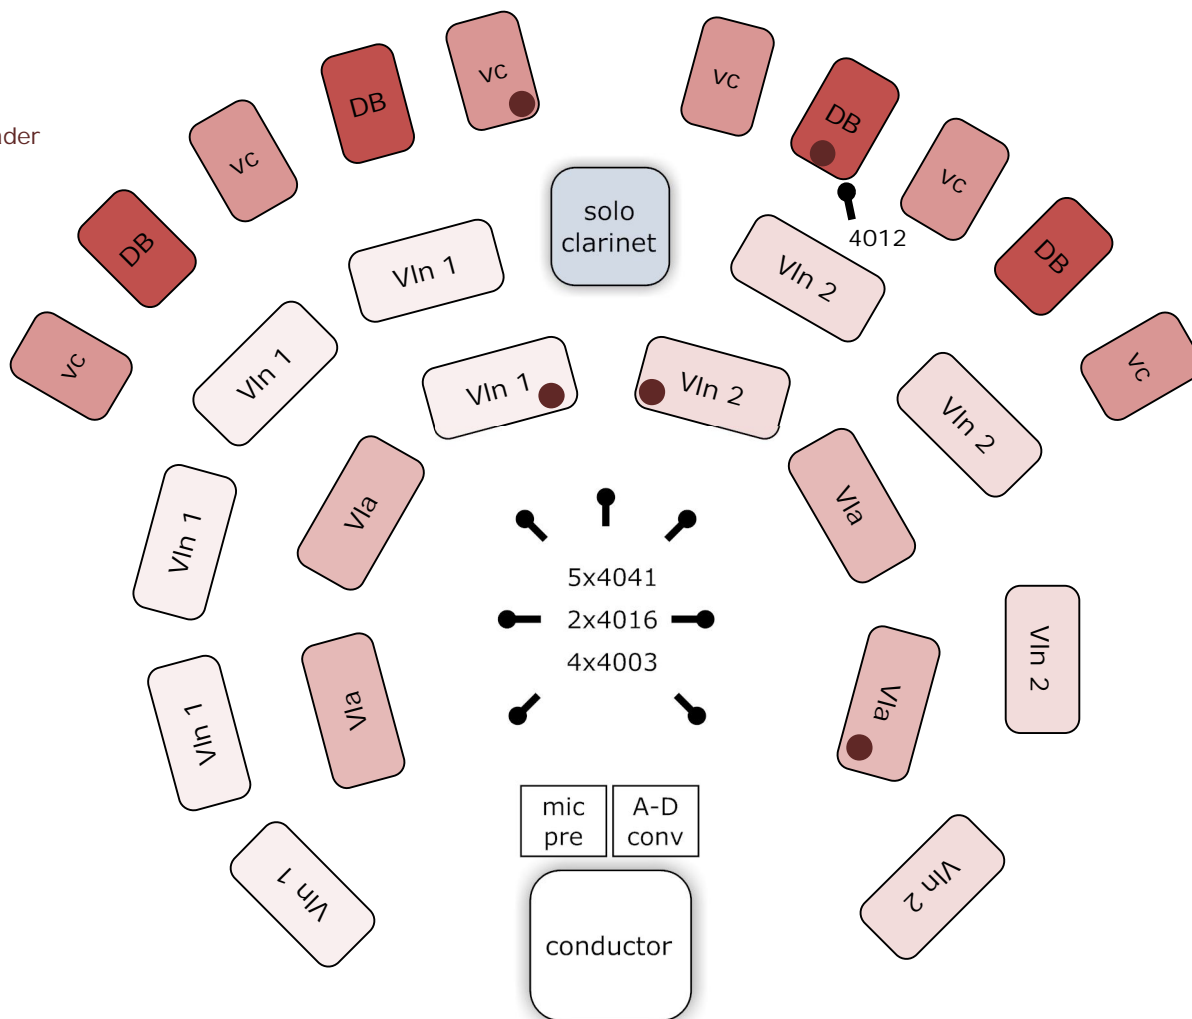

# Session 1

● = Section leader

Revised May 29, 2012

Customer	2L / Composer AS
Venue	Watford Colosseum
Recording date	May 27-28, 2012
20©12	Lindberg Lyd AS, Oslo

5.7 + 7.1 + 9.1 surround @ 352.8kHz / 24bit